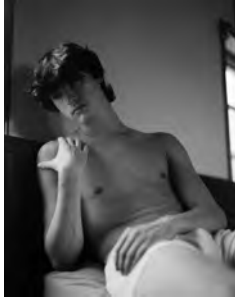

KAPP KAPP

Daniel Rampulla
Hunter, Caravaggio
2020
Gelatin silver print
20 x 16 inches