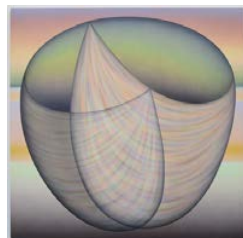

## Molly Greene: *Omens*

*Boon*  
2022  
Acrylic on canvas  
60 x 48 inches

*Ghost*  
2022  
Acrylic on canvas  
36 x 36 inches

*Hark*  
2022  
Acrylic on canvas  
36 x 36 inches

*Ambit*  
2022  
Acrylic on canvas  
36 x 48 inches

*Host*  
2022  
Acrylic on canvas  
60 x 60 inches

*Deadfall*  
2022  
Acrylic on canvas  
30 x 30 inches