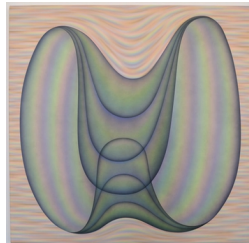

## Molly Greene: *Omens*

*Boon*  
2022  
Acrylic on canvas  
60 x 48 inches

*Ghost*  
2022  
Acrylic on canvas  
36 x 36 inches

*Hark*  
2022  
Acrylic on canvas  
36 x 36 inches

*Ambit*  
2022  
Acrylic on canvas  
36 x 48 inches