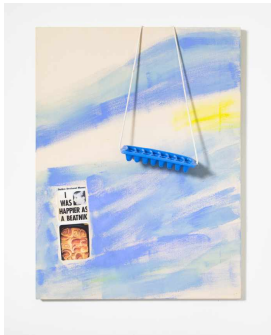

*Seven minute custodial*

2020

Gouache, gold leaf, marker on canvas

40 x 30 inches

**Hannah Beerman**

*Cop Sock, Sock Hop (Necking)*

2020

Stickers, glitter, acrylic, cotton pads  
on canvas

24 x 18 inches

**Hannah Beerman**

*My Vocabulary Did This To Me*

Two found hats on stretcher

2019

11 x 16 inches

# KAPP KAPP

**Hannah Beerman**

*Waterproof Reversible*

2020

Sleeping bag, espresso cups, rope, stretcher

68 x 54 inches

**Hannah Beerman**

*Babum*

2020

Acrylic, gouache, iron-on transfer,  
ice-cube tray on canvas

40 x 30 inches

**Hannah Beerman**

*Clitoris Green (For Paul Thek)*

2020

12 x 9 inches

Framed: 15 1/4 x 12 1/4 inches