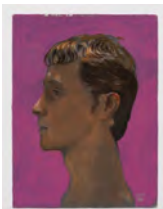

Gilbert Lewis
Untitled (Young Man with Towel)
c. 1990
Graphite on paper
30 x 22 1/2 inches

Gilbert Lewis
Untitled (Laying Man)
c. 1980
Charcoal and graphite on paper
22 1/4 x 30 inches

Gilbert Lewis
Untitled
1979
Charcoal on paper
24 1/2 x 19 inches

Gilbert Lewis
Untitled (Tattooed Man)
c. 1990
Graphite and charcoal on paper
17 3/4 x 12 inches

Gilbert Lewis
Untitled (Arms Crossed Gaze)
1987
Signed and dated 'Gilbert Lewis 1987'
Graphite and charcoal on paper
15 1/2 x 14 1/2 inches