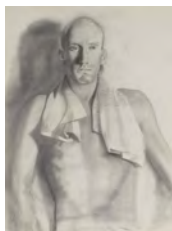

Gilbert Lewis

Untitled (Reclining Nude)

c. 1980

Gouache and graphite on paper
22 1/4 x 30 1/4 inches

Gilbert Lewis

Untitled (Torso)

c. 1980

Charcoal and conte on paper
24 3/4 x 19 inches