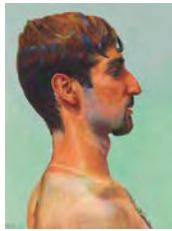

Gilbert Lewis
Untitled
1993
Signed 'Gilbert Lewis' on lower left
Watercolor and gouache on paper
16 1/4 x 12 1/4 inches