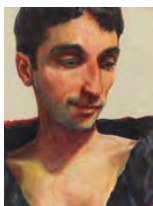

Gilbert Lewis
Tony (In Red Faux Fur)
1994
Gouache on paper
11 x 9 inches