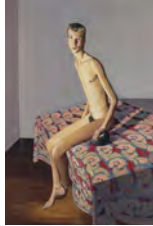

Gilbert Lewis
Untitled (Designer Jeans)
1982
Gouache on paper
30 x 22 inches

Gilbert Lewis

Untitled (Wide Eyed Man)

1985

Signed and dated 'Gilbert Lewis,
March 13, 1985'

Gouache on paper
22 x 17 1/2 inches