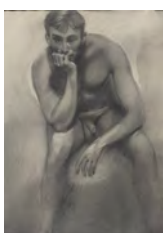

Gilbert Lewis
Untitled
1979
Charcoal on paper
24 1/2 x 19 inches