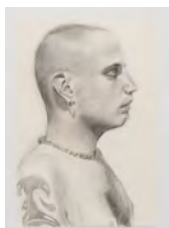

Gilbert Lewis
Untitled (Tattooed Man)
c. 1990
Graphite and charcoal on paper
17 3/4 x 12 inches