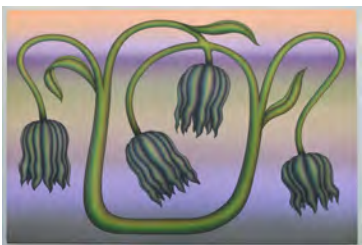

# KAPP KAPP

**Molly Greene**  
*Insinuator*  
2021  
Acrylic on canvas  
36 x 48 inches

**Molly Greene**  
*Doublespeak*  
2021  
Acrylic on canvas  
48 x 48 inches

**Molly Greene**  
*Artifactual*  
2021  
Acrylic on canvas  
36 x 48 inches

**Molly Greene**  
*Permanent Wilting Point*  
2021  
Acrylic on canvas  
24 x 36 inches

# KAPP KAPP

**Molly Greene**  
*Stereotactic*  
2021  
Acrylic on canvas  
24 x 36 inches

**Molly Greene**  
*Tropotaxis*  
2021  
Acrylic on canvas  
48 x 60 inches

**Molly Greene**  
*Involution*  
2021  
Acrylic on canvas  
30 x 20 inches