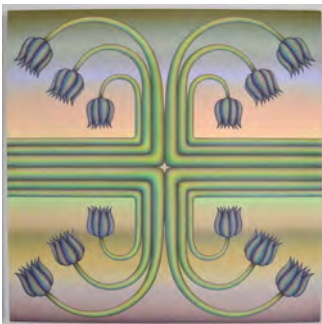

**Molly Greene**  
*Permanent Wilting Point*  
2021  
Acrylic on canvas  
24 x 36 inches

# KAPP KAPP

**Molly Greene**  
*Stereotactic*  
2021  
Acrylic on canvas  
24 x 36 inches

**Molly Greene**  
*Tropotaxis*  
2021  
Acrylic on canvas  
48 x 60 inches

**Molly Greene**  
*Involution*  
2021  
Acrylic on canvas  
30 x 20 inches

**Molly Greene**  
*All Watched Over by Machines of Loving Grace*  
2021  
Acrylic on canvas  
48 x 48 inches