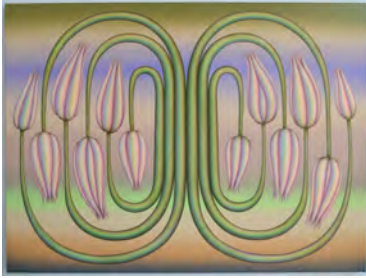

# KAPP KAPP

**Molly Greene**  
*Insinuator*  
2021  
Acrylic on canvas  
36 x 48 inches

**Molly Greene**  
*Doublespeak*  
2021  
Acrylic on canvas  
48 x 48 inches

**Molly Greene**  
*Artifactual*  
2021  
Acrylic on canvas  
36 x 48 inches

**Molly Greene**  
*Permanent Wilting Point*  
2021  
Acrylic on canvas  
24 x 36 inches

# KAPP KAPP

**Molly Greene**  
*Stereotactic*  
2021  
Acrylic on canvas  
24 x 36 inches

**Molly Greene**  
*Tropotaxis*  
2021  
Acrylic on canvas  
48 x 60 inches

**Molly Greene**  
*Involution*  
2021  
Acrylic on canvas  
30 x 20 inches