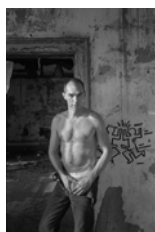

Stanley Stellar

Peter in a Bub Jockstrap, 1981

Signed and dated 'Stanley Stellar 1981' on verso

Gelatin silver print

10 x 8 inches