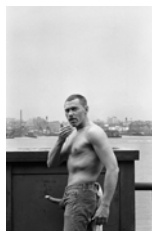

Stanley Stellar

Hard Dick, 1982

Signed and dated 'Stanley Stellar 1982' on verso
Gelatin silver print
14 x 11 inches